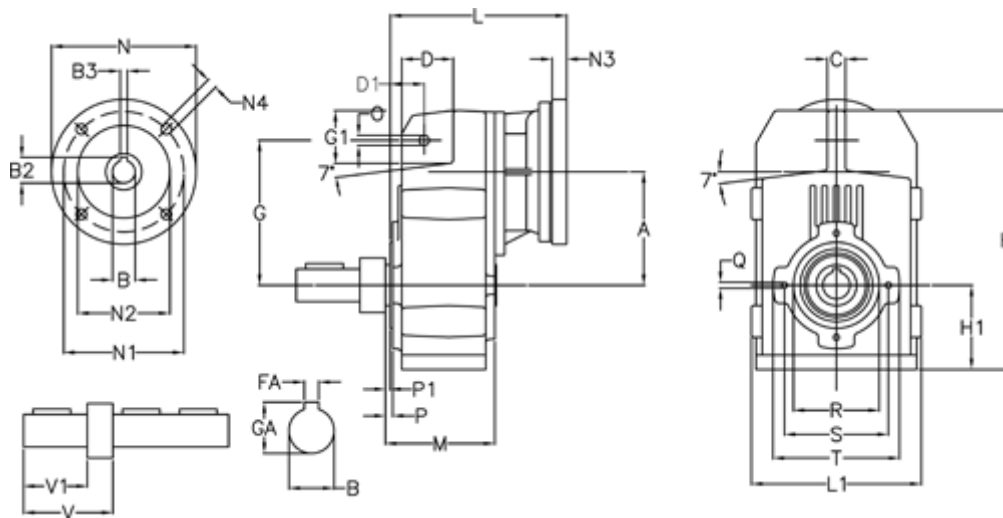

Article number: 29560426691220
 Description: Shaft mounted gear
 A413R-266,9-P63B5

Measures

A = 175.75	FA = 12	M = 144.0	Q = M12x19
B = 40	G = 218	N = 140	R = 130
B1 = 11	G1 = 97.5	N1 = 115	S = 165
B2 = 12.8	GA = 43.0	N2 = 95	T = 200
B3 = 4	H = 389.0	N4 = M8x19	V = 112.5
C = 16	H1 = 116.0	O = 14	V1 = 80
D = 79.0	L = 246.0	P = 7.5	
D1 = 56.5	L1 = 242	P1 = 3.5	